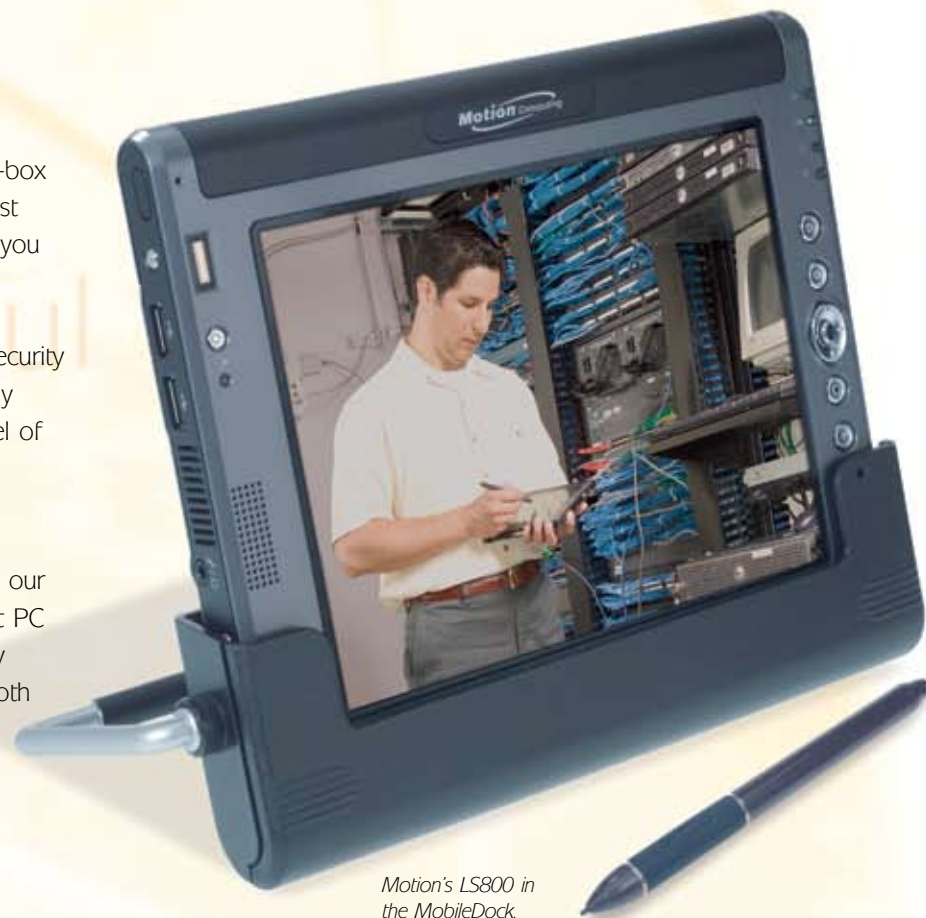

Your data will be safely protected by our new embedded Trusted Platform Module (TPM), while our integrated Fingerprint Reader protects your Tablet PC and data from unauthorized use. For high-security environments, you can disable the 802.11, Bluetooth and IrDA connections when necessary.

Durability and Design should go hand in hand

Advanced ergonomics make the LS800 Tablet PC easy to handle, efficient and completely balanced. The LS800 is encased in a highly durable, lightweight carbon fiber housing complete with a metalized coating that provides additional toughness. The advanced 1.8" hard-disk drive is not only thin and light, but has been proven to significantly reduce the risk of shock-induced failures. Plus, the slate design itself offers superior display protection versus convertible-type Tablet PCs.

And for those who work in more diverse environments, the LS800's Motion Bump Case was designed to provide additional protection against everyday bumps and scrapes. Feel free to take this super compact Tablet PC to places where a laptop or convertible just can't go.

The LS800 Tablet PC inspires mobility - you'll want to see this remarkable innovation for yourself. Count on Motion Computing for smart mobile computing products that keep you ahead of the game.

Motion's LS800 in the MobileDock