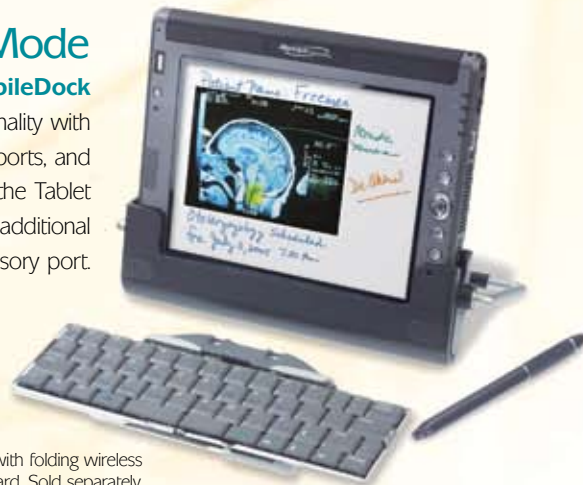

The LS800 Tablet PC inspires mobility - you'll want to see this remarkable innovation for yourself. Count on Motion Computing for smart mobile computing products that keep you ahead of the game.

Motion's LS800 in the MobileDock

LS800 Accessories

Get full desktop functionality from your LS800 Tablet PC.

Full-function Desktop Mode

The lightweight, compact **MobileDock** is a versatile, all-in-one docking solution that includes a docking cradle, dock base and travel stand. This is an ideal accessory for using your LS800 Tablet PC in the office or while traveling. Combined with a **Wireless Keyboard**, full-size display and other accessories, the MobileDock transforms your Tablet PC into a full functioning desktop system. Add a **USB DVD/CD-RW** drive or your favorite USB accessory and expand your functionality. (**USB Keyboard** also available.)

Notepad Mode

When used in Notepad mode (inset), the LS800 is easily repositioned for easy **Pen** input. (Shown with dock base attached.)

Travel Mode

Attach the slim, lightweight travel stand to the **MobileDock** docking cradle and take all of the LS800 functionality with you. The MobileDock replicates all of your LS800 ports, and when used with an AC power adapter, powers the Tablet PC and charges the battery. It also provides two additional USB ports and a Motion Accessory port.